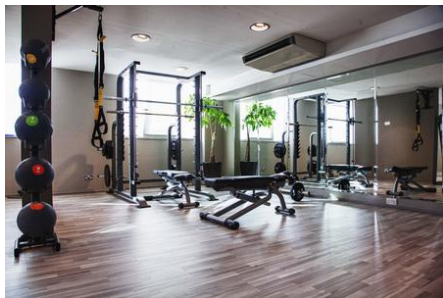

Accommodation Fact Sheet

AX The Victoria

AX The Victoria,
Gorg Borg Olivier Street,
SLM 1807, Sliema, Sliema, Malta
Phone: 21334711 Fax:
E-mail: thevictoria@axhotelsmalta.com
Website: www.victoriahotel.com/
GIATA: 1876

Code: AMTMLA7UKQ
Search Code:
Type: Hotel
Class: Standard
Local Rating: 4 Star
Featured Rating: 4 Star

Destination: Malta
Handling: Malta Office
Group: Master
Chain:
Owner: AX HOTEL OPERATIONS PLC

Lat: 35.912619
Lng: 14.5026689

Gym

- Bath Towels
- Ironing Board
- Bathrobe

Board & Mealplan

Fullboard

- Includes Breakfast where: only in selected restaurant or bar
- Includes Dinner where: only in selected restaurant or bar
- Includes Lunch where: only in selected restaurant or bar
- Child Menu

Halfboard Plus

- Includes Breakfast
- Includes Free drinks during meals only
- limit: limited where: only in selected restaurant or bar
- Includes Dinner
- Child Menu

Halfboard

- Includes Breakfast
- Includes Dinner

Facts

General Facilities

- Reception

Honeymooners

- King Size Bed
- Honeymooners Discounts & Packages

Agri-Tourism

- Plants and Gardens

Sports

- Sports
- Biking
- Rental Service

Bathing Facilities

- Bathing Facilities
- Swimming Pool
- Outdoor Pool 1
  36
  Freshwater
  Open Seasonally: Yes
  May
  Oct
- Indoor Pool 1
  40
  Jan, Feb, Mar, Apr, May, Jun,
  Jul, Aug, Sep, Oct, Nov, Dec
  No child basin
  Freshwater
  Open Seasonally: No
  Jan
  Dec
  free of charge
- Sunbeds at Pool free of charge
- Sun Terrace
- Towels at Pool free of charge

Business & Congress

- Business & Congress

General Facilities