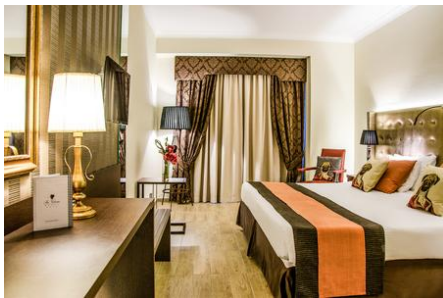

Classic Room