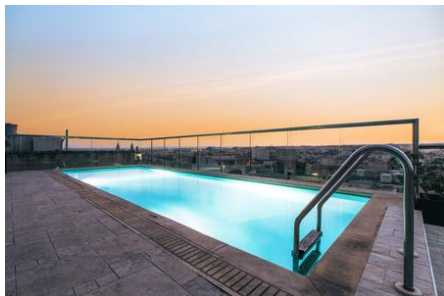

Penny Black Bar

Penny Black Bar

Outdoor Pool

Outdoor Pool

Outdoor Pool

Service Units

RMSP0000B0 - Superior Room (Balcony)

Room Facilities