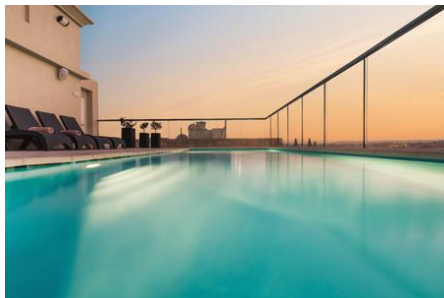

Outdoor Pool