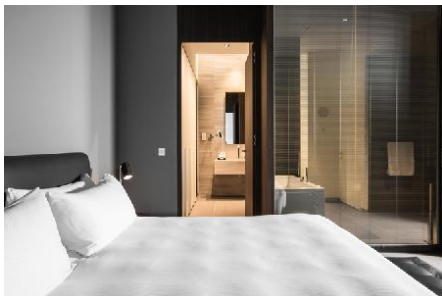

Panoramic Suite