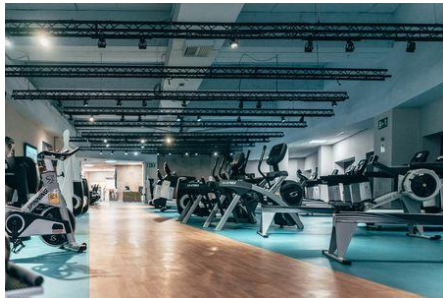

Accommodation Fact Sheet

InterContinental Malta

InterContinental Malta
St. George's Bay,
STJ 3310, San Gijjan (St Julian),
Saint Julian's, Malta
Phone: +356 23765405 Fax:
E-mail: malta.reservations@ihg.com
Website: www.malta-intercontinental.com
GIATA: 37772

Code: AMTSMT22L6
Search Code: AMTSMT22L6
Type: Hotel
Class: Standard
Local Rating: 5 Star
Featured Rating: 5 Star

Destination: Malta
Handling: Malta Office
Group:
Chain: Intercontinental Hotel Group
Owner: DONOTUSE-Malta Accomodation Provider
Lat: 35.9237893
Lng: 14.4882933

Gym