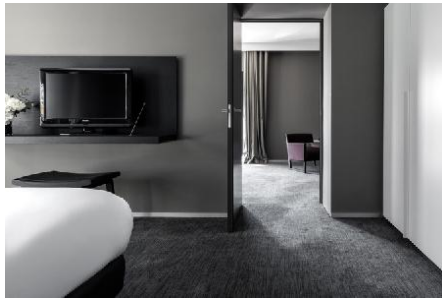

Accommodation Fact Sheet

InterContinental Malta

InterContinental Malta
St. George's Bay,
STJ 3310, San Gijjan (St Julian),
Saint Julian's, Malta
Phone: +356 23765405 Fax: 37772
E-mail: malta.reservations@ihg.com
Website: www.malta-intercontinental.com
GIATA:

Code: AMTSMT22L6
Search Code: AMTSMT22L6
Type: Hotel
Class: Standard
Local Rating: 5 Star
Featured Rating: 5 Star

Destination: Malta
Handling: Malta Office
Group:
Chain: Intercontinental Hotel Group
Owner: DONOTUSE-Malta Accomodation Provider
Lat: 35.9237893
Lng: 14.4882933

Deluxe Suite