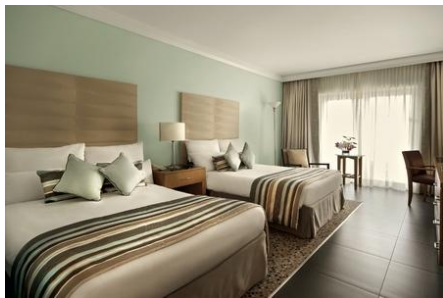

Lat: 35.9237893
 Lng: 14.4882933

Steam Room

Salt Room

Classic Room

Family Room

Classic Balcony

- Mini Fridge free of charge
- Bed Linen Daily free of charge
- Hairdryer
- Bathrobe
- Kettle Tea-Coffee free of charge
- Desktop
- Bath Towels Daily free of charge