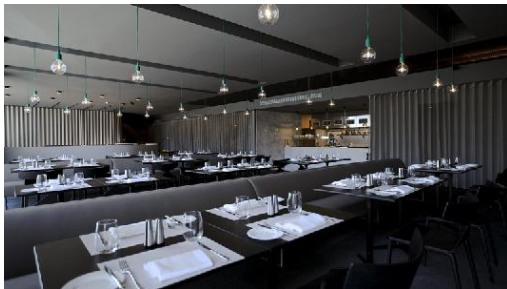

Lobby area

Brass Bar

Waterbiscuit Restaurant

Paranga Restaurant

Harruba Restaurant

Grand Suite (Balcony):

With double bed or twin bed, baby cot (for free), carpet, balcony, heating (centrally controlled), kettle (for free), minibar (for a fee), internet (for free), safe (for free) and flat screen sat TV as well as centrally controlled air conditioning (from January to December). Towels are changed daily.