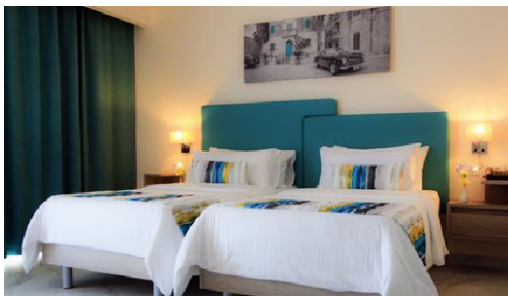

GIATA: 22983

Gym and Fitness area

Byblos Lebanese Restaurant

Sunset hotel view

Standard Room

Standard Side SeaView Room

- Includes Breakfast where: only in selected restaurant or bar
- Includes Lunch where: only in selected restaurant or bar
- Includes Dinner where: only in selected restaurant or bar
- Halfboard Plus**
- Includes Breakfast limit: unlimited
- Includes Free drinks during meals only where: only in selected restaurant or bar
- Halfboard**
- Includes Breakfast - Includes Dinner