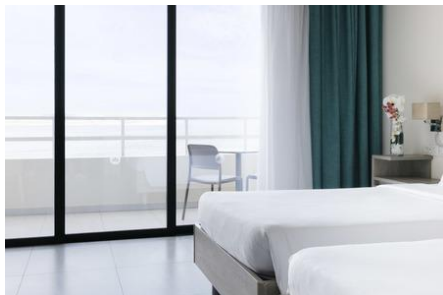

Accommodation Fact Sheet

Labranda Riviera Hotel and Spa

Labranda Riviera Hotel and Spa,
Marfa Bay, L/O Mellieha,
MLH 9069, Mellieha, Malta
Phone: +356 21525900 Fax: +356 21525142
E-mail: reservations.malta@mphotels.com
Website: <https://www.labranda.com/riviera-hotel-spa>

Code: AMTSMT22UU
Search Code: AMTSMT22UU
Type: Hotel
Class: Standard
Local Rating: 4 Star
Featured Rating: 4 Star

Destination: Malta
Handling: Malta Office
Group:
Chain:
Owner: DONOTUSE-Malta Accomodation Provider
Lat: 35.98645845860104
Lng: 14.34421306315996

GIATA: 22983

Room

- Lobby
- Elevator 2
- Kiosk
- Guest Amenities
- Internet Wi-Fi/HotSpots (free)
- Hotel Safe free of charge
- Wake Up Calls
- Parking Facilities
- Car Park free of charge
- Rentals
- Motorbike Rental
- Air-Conditioning Central
- Lounge
- Luggage Storage
- Laundry Service extra fee
- Car Rental

Leisure Facilities

- Leisure Facilities
- Family Facilities
- Child Pool
- Baby High Chairs
- Activities
- Adult Animation 3 x Week
  Apr
  Oct
  19:00 - 23:00
- Gaming Room
- Squash
- Fitness Room 10:00 - 18:00
- Child Animation
- Live Music
- Table Tennis
- Aquagym

Locations & Distances

Locations & Distances

- Cities
- City 1: Mellieha
  6 km
  10 min

Recreation Area

- Beach Paradise Bay
  1 km
- Sea Mediterranean Sea
  50 m

Public Transport

- Public Bus Stop 50 m

Other Locations

- Tourist Center 6 km
- Restaurants/Bars 6 km

Object Information

Object Information