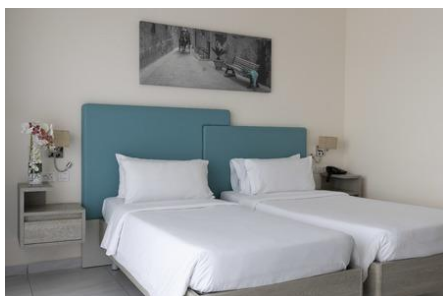

Room

- Lobby
- Elevator 2
- Kiosk
- Guest Amenities
- Internet Wi-Fi/HotSpots (free)
- Hotel Safe free of charge
- Wake Up Calls
- Parking Facilities
- Car Park free of charge
- Rentals
- Motorbike Rental
- Air-Conditioning Central
- Lounge
- Luggage Storage
- Laundry Service extra fee
- Car Rental

Leisure Facilities

- Leisure Facilities
- Family Facilities
- Child Pool
- Baby High Chairs
- Activities
- Adult Animation 3 x Week
  Apr
  Oct
  19:00 - 23:00
- Gaming Room
- Squash
- Fitness Room 10:00 - 18:00
- Child Animation
- Live Music
- Table Tennis
- Aquagym

Locations & Distances

Locations & Distances

- Cities
- City 1: Mellieha
  6 km
  10 min

Recreation Area

- Beach Paradise Bay
  1 km
- Sea Mediterranean Sea
  50 m

Public Transport

- Public Bus Stop 50 m

Other Locations

- Tourist Center 6 km
- Restaurants/Bars 6 km

Object Information

Object Information

- Property
- Construction Year: 1990
- Last Renovation: 2017
  Total
- No. Buildings: 1
- No. Floors (max): 5
- Total Units/Rooms: 356
- Total Beds: 500
- Terrace
- Architectural Style: mediterranean
- Voltage: 240 V
- Reception
- Reception 24h Service: Yes
  24h Service
- Languages Spoken English, German, Italian
- Policies
- Check-In Time: 14:00
- Check-Out Time: 12:00
- Payment Type: American Express, Euro/
  Master Card, Visa Card

Themes

- Themes
- Hotel Type
- Family Hotel
- SPA Hotel
- Resort Hotel

Wellness & Health

- Wellness & Health
- Health
- Sauna
- SPA
- Massage
- Hydrotherapy
- Beauty & Relaxation
- Special Offers for Hotel
  Guests

Incidents & Errata

- Errata
- Mandatory Deposit
- Tax Payable Locally

Points of interest (Mellieha)

Main Locations

Main Airport: Malta Airport (Distance 21.00Km, 90.00min)