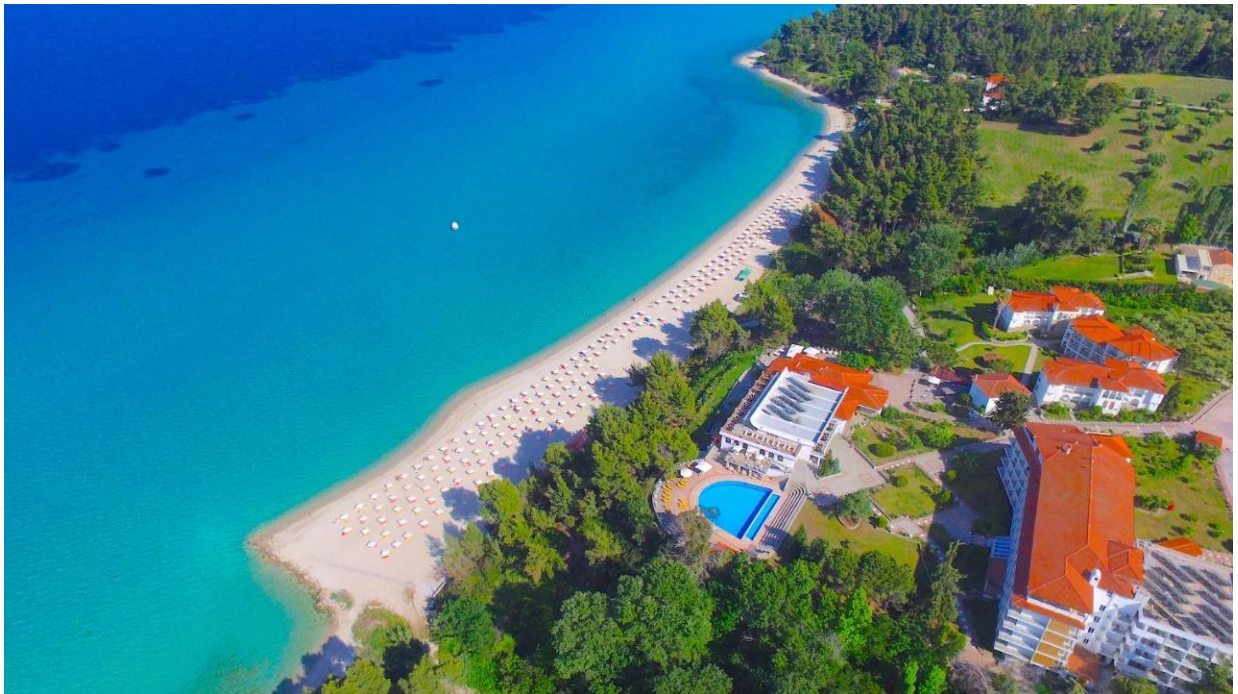

MITSIS

Alexander the Great Hotel Description

Overview

Perched on a pinewood hill with breathtaking views of Kriopigi's sandy shores, Mitsis Alexander the Great offers a serene retreat in the heart of Chalkidiki's Cassandra peninsula. Enjoy a large swimming pool, a floodlit tennis court, and indulge in delicious local cuisine. The hotel's intimate atmosphere and friendly staff ensure a memorable holiday experience.