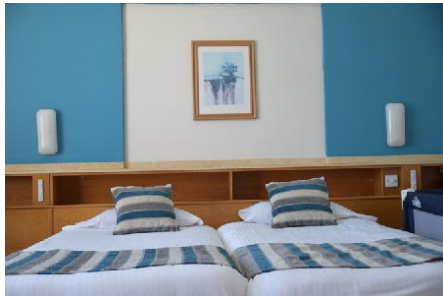

Accommodation Fact Sheet

Paradise Bay Resort

Paradise Bay Resort
Triq Il-Marfa,
MLH 9068, Mellieha, Mellieha, Malta
Phone: +356 21521166 Fax: +356 21521153
E-mail: reservations@paradise-bay.com
Website: <https://www.paradisebayresortmalta.com>
GIATA: 1799

Code: AMTSMT22DU
Search Code: AMTSMT22DU
Type: Hotel
Class: Standard
Local Rating: 4 Star
Featured Rating: 4 Star

Destination: Malta
Handling: Malta Office
Group:
Chain:
Owner: PARADISE BAY HOTEL, LTD.

Lat: 35.986103
Lng: 14.332243

Room

- Internet
- Phone
- Kettle Tea-Coffee
- Desktop
- Bath Towels
- Safe
- Mini Fridge
- Bed Linen
- Hairdryer
- Ironing Board

RMSD00SVB0 - Standard Room (SeaView, Balcony)

Room Facilities

- Balcony
- Bathroom
- No.Bathrooms:
- Baby Cot
- Additional Beds
- Fire Alarm
- Floor-Type
- Balcony or Terrace
- Bathtub or Shower
- Double Bed
- Room Size

Accessibility

- Handicapped Bathroom
- Handicapped Accessible
- Heating

Room Amenities

- Air-Conditioning
- Ventilator
- Internet
- Phone
- Kettle Tea-Coffee
- Desktop
- Bath Towels
- TV
- Safe
- Mini Fridge
- Bed Linen
- Hairdryer
- Ironing Board

Board & Mealplan

All-Inclusive

- Includes Breakfast
- Includes Dinner
- Cake & Pastries
- Mineral Water
- Wine
- Imported Spirits
- Free Mini-Bar
- Includes Lunch
- Snacks
- Coffee & Tea
- Softdrinks
- Beer
- Free Internet
- Early check-in (subject to availability)

Late check-out (subject to availability)

Fullboard Plus

- Includes Breakfast
- Includes Free drinks during meals only
- Includes Dinner
- Child Menu

Halfboard Plus

- Includes Breakfast
- Includes Free drinks during meals only
- Includes Dinner
- Child Menu

Facts

General Facilities

- Reception

Honeymooners