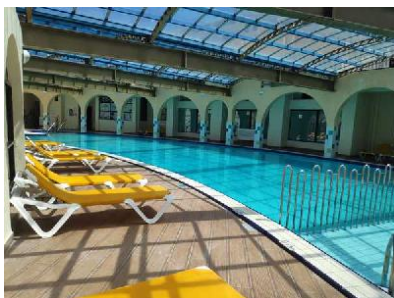

Lat: 35.986103  
 Lng: 14.332243

Restaurant

Restaurant

Outdoor Pool

Indoor Pool

Private Beach

- Floor-Type
- Wheelchair Accessibility
- Room Amenities**
- Air-Conditioning
- Ventilator
- Internet
- Phone
- Kettle Tea-Coffee
- Desktop
- Bath Towels
- TV
- Safe
- Mini Fridge
- Bed Linen
- Hairdryer
- Ironing Board