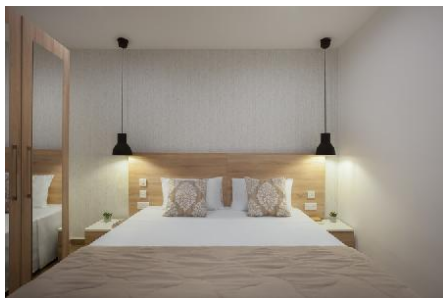

Photo Gallery

Plaza Regency Facade

Plaza Reception

Plaza Reception

Plaza Regency Hotel Bedroom

Plaza Regency Hotel Bathroom

Descriptions

General description:

Standard Room:

With single bed, baby cot (for free), heating (centrally controlled), internet (for free), safe (for a fee) and sat/cable TV as well as centrally controlled air conditioning (from January to December). Towels are changed daily. Room size: 20 m².

Standard Room (SeaView, TypeB):

With baby cot (for free). Room size: 20 m².

Standard Room (SeaView, Balcony):

With single bed, baby cot (for free), balcony, heating (centrally controlled), internet (for free), safe (for a fee) and sat/cable TV as well as centrally controlled air conditioning (from January to December). Towels are changed daily. Room size: 20 m².

SingleUse Standard Room (SeaView, Balcony):

With single bed, baby cot (for free), balcony, heating (centrally controlled), internet (for free), safe (for a fee) and sat/cable TV as well as centrally controlled air conditioning (from January to December). Towels are changed daily. Room size: 20 m².