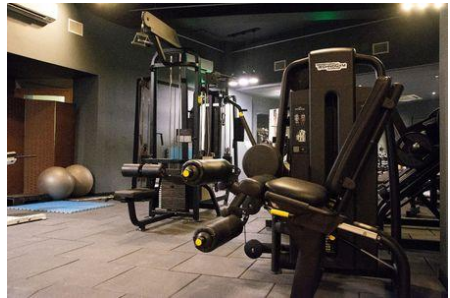

Gym

- Check-In Time: 14:00 - Check-Out Time: 11:00
- Payment Type: Euro/Master Card, Visa Card

Themes

- Themes
Hotel Type
- City Hotel

Wellness & Health

- Wellness & Health
Health
- Massage - SPA extra fee

Incidents & Errata

Incidents
Construction - New Building (outside hotel) Consequence: Noise, View Obstruction
30.06.2024
Comment: demolition and excavation of a neighbouring Block, balcony rooms are affected

Errata
Mandatory Deposit
Tax Payable Locally

Points of interest (Sliema)

Main Locations
Additional Airport: Malta Seaport (Distance 0.00Km, 0.00min)
Main Airport: Malta Airport (Distance 10.00Km, 30.00min)